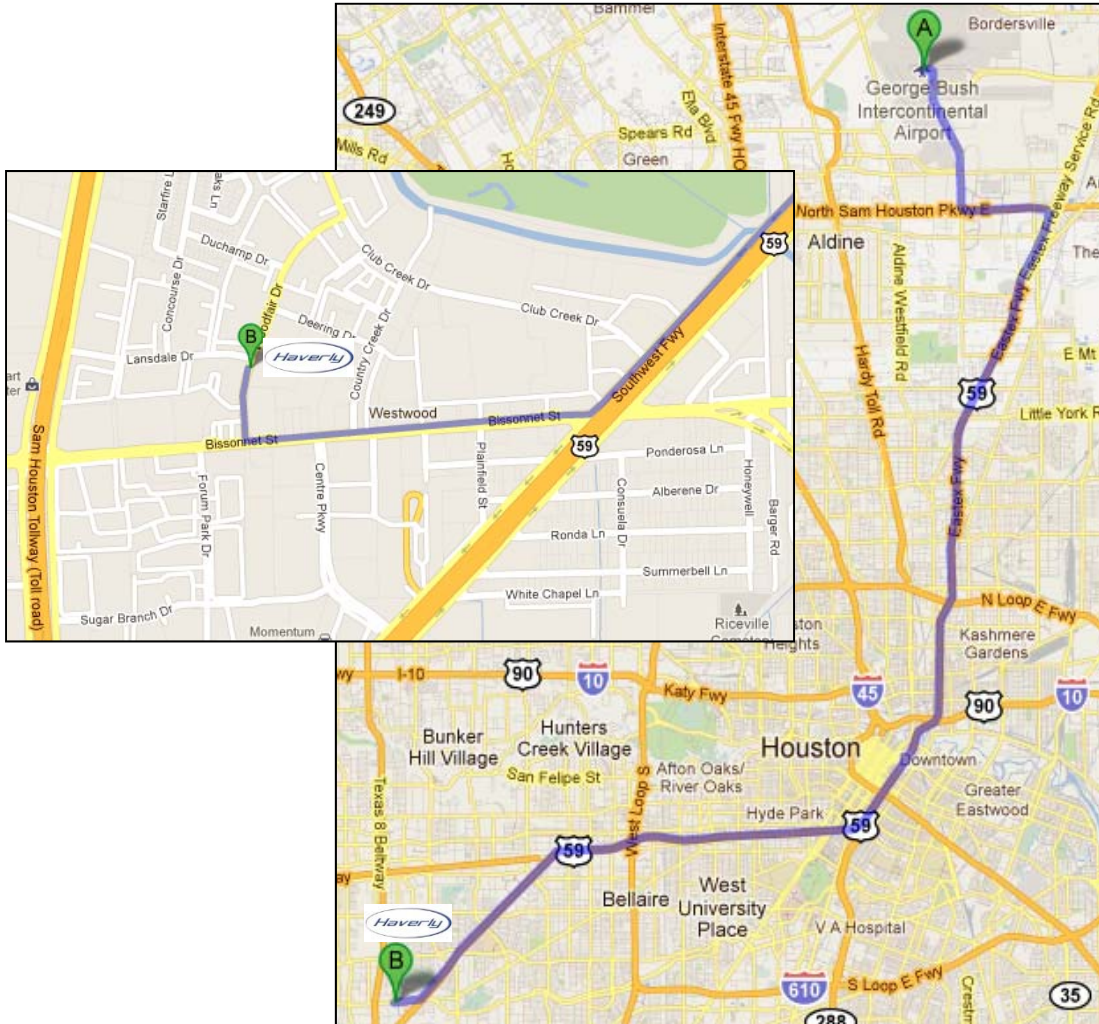

Haverly Systems, Inc.
9894 Bissonnet St., #200
Houston, Texas 77036
(713) 776-3161

From George Bush Intercontinental Airport (IAH)

1. Head east toward S Terminal Rd
2. Continue straight onto S Terminal Rd
3. Slight right onto John F Kennedy Blvd
4. Merge onto North Sam Houston Pkwy E E/Sam Houston Tollway E/Texas 8 Beltway E via the ramp on the left to US-59 E
5. Take the exit onto US-59 S toward Houston
6. Take the exit toward Bissonnet St
7. Merge onto Southwest Fwy
8. Slight right onto Bissonnet St
9. Right on Woodfair Dr.

33.5 miles